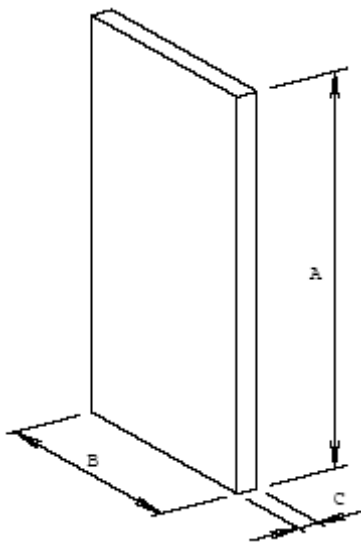

EKOSHEET and EKOBOARD "F1"

Sheet like in schedule, material with a thickness up to max. 5mm is delivered on a role

Dim. A (mm)	Dim. B (mm)	Dim.C (mm)	Weight./Sheet (kg)	Quantity / Pallet	Color	Surface
3.000	1.500	2	8,55	180 pieces	black	smooth
3.000	1.500	2	8,55	180 pieces	green	smooth
3.000	1.500	2	8,55	180 pieces	grey	smooth
3.000	1.500	3	12,83	120 pieces	black	smooth
3.000	1.500	3	12,83	120 pieces	green	smooth
3.000	1.500	3	12,83	120 pieces	grey	smooth
3.000	1.500	4	17,10	90 pieces	black	smooth
3.000	1.500	4	17,10	90 pieces	green	smooth
3.000	1.500	4	17,10	90 pieces	grey	smooth
3.000	1.500	6	25,65	60 pieces	black	smooth
3.000	1.500	6	25,65	60 pieces	green	smooth
3.000	1.500	6	25,65	60 pieces	grey	smooth
3.000	1.500	9	38,48	40 pieces	black	smooth
3.000	1.500	9	38,48	40 pieces	green	smooth
3.000	1.500	9	38,48	40 pieces	grey	smooth
3.000	1.500	10	42,75	35 pieces	black	smooth
3.000	1.500	10	42,75	35 pieces	green	smooth
3.000	1.500	10	42,75	35 pieces	grey	smooth
3.000	1.500	12	51,30	30 pieces	black	smooth
3.000	1.500	12	51,30	30 pieces	green	smooth
3.000	1.500	12	51,30	30 pieces	grey	smooth
3.000	1.500	15	64,13	25 pieces	black	smooth
3.000	1.500	15	64,13	25 pieces	green	smooth
3.000	1.500	15	64,13	25 pieces	grey	smooth

* Other thicknesses (2 – 15 mm). Colors and/or Dimensions on request.